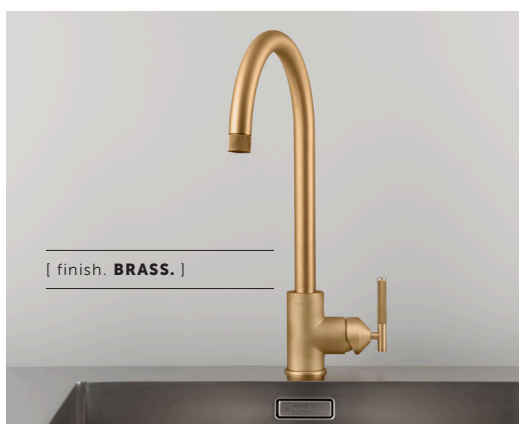

BUSTER+PUNCH

LONDON

[product.]

KITCHEN TAP / MIXER

[action. **SINGLE LEVER MIXER.**]

[water. **WARM + COLD.**]

[knurl. **LINEAR.**]

[range. **KITCHEN.**]

A kitchen tap with single lever mixer. This tap has been cast, sand-blasted and machined from solid metal in Italy. It features our signature linear-knurl pattern and is refined by hand. Available in four metal finishes: steel, brass, gun metal and welders black.

[type. **KITCHEN TAP / MIXER.**]

[info. **MEASUREMENTS.**]

[info. **SPECIFICATIONS.**]

A kitchen mixer tap with a single lever action that mixes water from the hot and cold pipes in your kitchen.

The mixer tap can be installed on a worktop with a maximum thickness of 45mm – a longer securing bolt can be supplied by Buster + Punch for installation on a thicker worktop, up to 180mm.