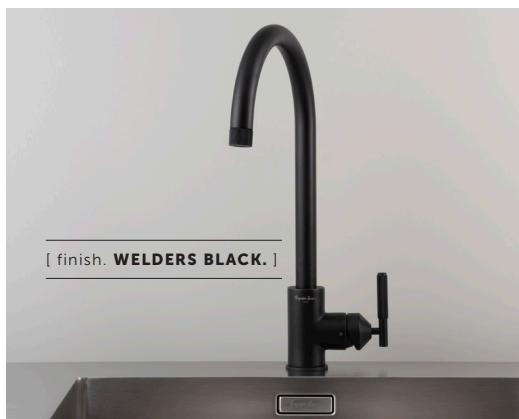

BUSTER+PUNCH

LONDON

[product.]

KITCHEN TAP / MIXER

[action. **SINGLE LEVER MIXER.**]

[water. **WARM + COLD.**]

[knurl. **LINEAR.**]

[range. **KITCHEN.**]

A kitchen tap with single lever mixer. This tap has been cast, sand-blasted and machined from solid metal in Italy. It features our signature linear-knurl pattern and is refined by hand. Available in four metal finishes: steel, brass, gun metal and welders black.

[type. **KITCHEN TAP / MIXER.**]

[info. **MEASUREMENTS.**]

[info. **SPECIFICATIONS.**]

A kitchen mixer tap with a single lever action that mixes water from the hot and cold pipes in your kitchen.

The mixer tap can be installed on a worktop with a maximum thickness of 45mm – a longer securing bolt can be supplied by Buster + Punch for installation on a thicker worktop, up to 180mm.