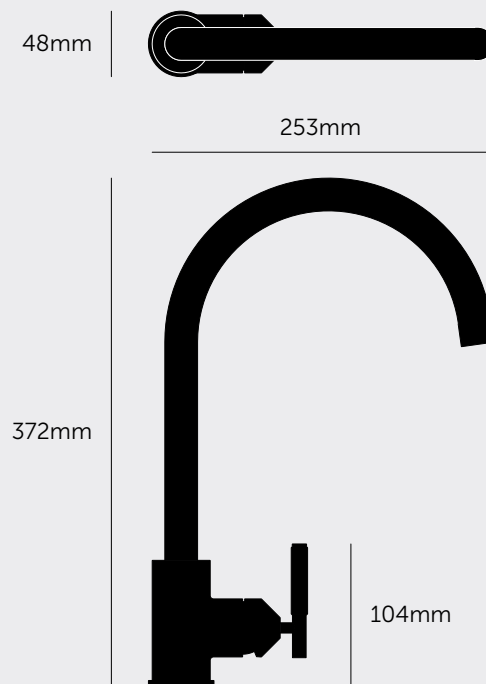

A kitchen tap with single lever mixer. This tap has been cast, sand-blasted and machined from solid metal in Italy. It features our signature linear-knurl pattern and is refined by hand. Available in four metal finishes: steel, brass, gun metal and welders black.

[type. **KITCHEN TAP / MIXER.**]

[info. **MEASUREMENTS.**]

[info. **SPECIFICATIONS.**]

A kitchen mixer tap with a single lever action that mixes water from the hot and cold pipes in your kitchen.

The mixer tap can be installed on a worktop with a maximum thickness of 45mm – a longer securing bolt can be supplied by Buster + Punch for installation on a thicker worktop, up to 180mm.

UK flexible connector hose diameter: 1/2" ø

EU flexible connector hose diameter: 3/8" ø

Note: exceeding these temperatures or water pressures can result in damage to the tap. A pressure reducing valve may be required to be fitted in high water pressure situations.